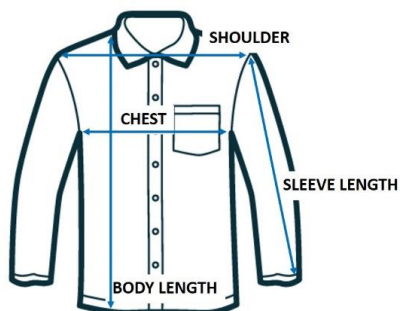

Lian Hin Apparel Pte Ltd

Bik 509 Bedok North St 3 #01-91 , Singapore 460509
Tel : 65 6441 4466 Fax : 65 6441 2198

LHA STANDARD SIZE CHART

SHORT SLEEVE JACKET/ SHIRT				
SIZE	SHOULDER	CHEST	SLEEVE LENGTH	BODY LENGTH
XS	16.5	37	8.5	25
S	17.5	39	9	25.5
M	18.5	41	9.5	26
L	19.5	43	9.75	27
XL	20.5	45	10	28
2XL	21.5	47	10.5	29
3XL	22	49	11	29.5
4XL	23	51	11.25	30
5XL	23.5	53	11.5	30.5

*MEASUREMENT IN INCHES.

LONG SLEEVE JACKET/ SHIRT				
SIZE	SHOULDER	CHEST	SLEEVE LENGTH	BODY LENGTH
XS	16.5	37	22	25
S	17.5	39	22.5	25.5
M	18.5	41	23	26
L	19.5	43	23.5	27
XL	20.5	45	24	28
2XL	21.5	47	24.5	29
3XL	22	49	25	29.5
4XL	23	51	25.5	30
5XL	23.5	53	26	30.5

*MEASUREMENT IN INCHES.

PANT			
SIZE	WAIST	HIP	PANT LENGTH
XS	26	36.5	37.5
S	28	38	38.5
M	30	39.5	39.5
L	32	41	40.5
XL	34	42.5	41.5
2XL	36	44.5	42.5
3XL	38	46.5	43
4XL	40	48.5	43.5
5XL	42	50.5	44

*MEASUREMENT IN INCHES.