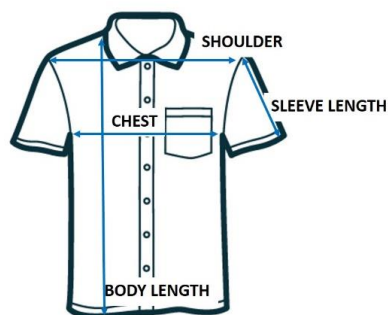

Lian Hin Apparel Pte Ltd

Bik 509 Bedok North St 3 #01-91 , Singapore 460509
Tel : 65 6441 4466 Fax : 65 6441 2198

LHA STANDARD SIZE CHART

SHORT SLEEVE JACKET/ SHIRT				
SIZE	SHOULDER	CHEST	SLEEVE LENGTH	BODY LENGTH
XS	16.5	37	8.5	25
S	17.5	39	9	25.5
M	18.5	41	9.5	26
L	19.5	43	9.75	27
XL	20.5	45	10	28
2XL	21.5	47	10.5	29
3XL	22	49	11	29.5
4XL	23	51	11.25	30
5XL	23.5	53	11.5	30.5

*MEASUREMENT IN INCHES.

LONG SLEEVE JACKET/ SHIRT				
SIZE	SHOULDER	CHEST	SLEEVE LENGTH	BODY LENGTH
XS	16.5	37	22	25
S	17.5	39	22.5	25.5
M	18.5	41	23	26
L	19.5	43	23.5	27
XL	20.5	45	24	28
2XL	21.5	47	24.5	29
3XL	22	49	25	29.5
4XL	23	51	25.5	30
5XL	23.5	53	26	30.5

*MEASUREMENT IN INCHES.

PANT			
SIZE	WAIST	HIP	PANT LENGTH
XS	26	36.5	37.5
S	28	38	38.5
M	30	39.5	39.5
L	32	41	40.5
XL	34	42.5	41.5
2XL	36	44.5	42.5
3XL	38	46.5	43
4XL	40	48.5	43.5
5XL	42	50.5	44

*MEASUREMENT IN INCHES.